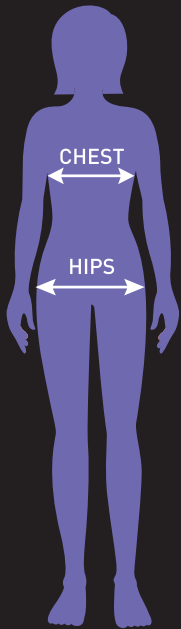

SIZE GUIDE

VENI VIDI VICI

MENS / UNISEX

SIZE	XS	S	M	L	XL	2XL	3XL	4XL	5XL	6XL	7XL
TO FIT CHEST	77-84cm	85-93cm	94-101cm	102-110cm	111-120cm	121-132cm	133-145cm	146-159cm	160-172cm	173-184cm	185-196cm
	30-32"	32-36"	36-40"	40-44"	44-48"	48-52"	52-56"	56-62"	62-68"	68-72"	72-78"

SIZE	XS	S	M	L	XL	2XL	3XL	4XL	5XL	6XL	7XL
TO FIT WAIST	57-68cm	69-80cm	81-92cm	93-100cm	101-112cm	113-124cm	125-133cm	134-145cm	146-157cm	158-169cm	170-181cm
	22-26"	26-30"	30-36"	36-38"	38-44"	44-48"	48-52"	52-56"	56-60"	60-66"	66-70"

LADIES

SIZE	6	8	10	12	14	16	18	20
TO FIT CHEST	70-77cm	78-85cm	86-93cm	94-101cm	102-108cm	109-116cm	117-124cm	125-135cm
	26-30"	30-32"	32-36"	36-38"	38-42"	42-44"	44-48"	48-52"

SIZE	6	8	10	12	14	16	18	20
TO FIT HIPS	80-87cm	88-95cm	96-103cm	104-111cm	112-119cm	120-128cm	129-137cm	138-144cm
	30-34"	34-36"	36-40"	40-42"	42-46"	46-50"	50-54"	54-56"

YOUTH

SIZE	SY	MY	LY	XLY
TO FIT HEIGHT	123-128cm	129-137cm	138-144cm	145-158cm