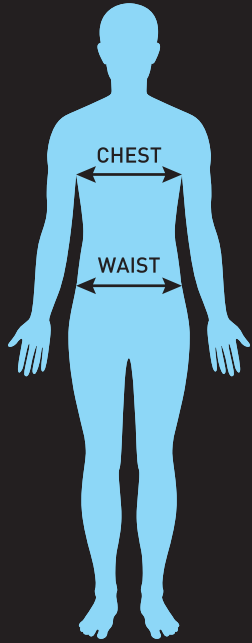

SIZE GUIDE

VENI VIDI VICI

MENS / UNISEX

SIZE	XS	S	M	L	XL	2XL	3XL	4XL	5XL	6XL	7XL
TO FIT CHEST	77-84cm	85-93cm	94-101cm	102-110cm	111-120cm	121-132cm	133-145cm	146-159cm	160-172cm	173-184cm	185-196cm
	30-32"	32-36"	36-40"	40-44"	44-48"	48-52"	52-56"	56-62"	62-68"	68-72"	72-78"

SIZE	XS	S	M	L	XL	2XL	3XL	4XL	5XL	6XL	7XL
TO FIT WAIST	57-68cm	69-80cm	81-92cm	93-100cm	101-112cm	113-124cm	125-133cm	134-145cm	146-157cm	158-169cm	170-181cm
	22-26"	26-30"	30-36"	36-38"	38-44"	44-48"	48-52"	52-56"	56-60"	60-66"	66-70"

LADIES

SIZE	6	8	10	12	14	16	18	20
TO FIT CHEST	70-77cm	78-85cm	86-93cm	94-101cm	102-108cm	109-116cm	117-124cm	125-135cm
	26-30"	30-32"	32-36"	36-38"	38-42"	42-44"	44-48"	48-52"

SIZE	6	8	10	12	14	16	18	20
TO FIT HIPS	80-87cm	88-95cm	96-103cm	104-111cm	112-119cm	120-128cm	129-137cm	138-144cm
	30-34"	34-36"	36-40"	40-42"	42-46"	46-50"	50-54"	54-56"

YOUTH

SIZE	SY	MY	LY	XLY
TO FIT HEIGHT	123-128cm	129-137cm	138-144cm	145-158cm