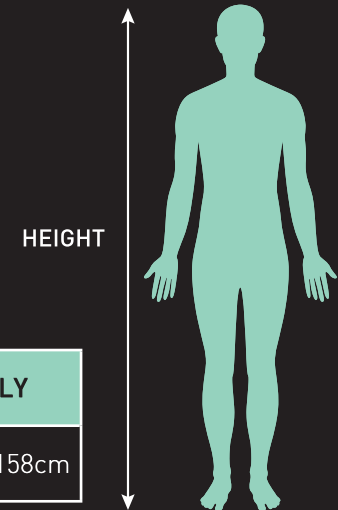

SIZE GUIDE

VENI VIDI VICI

MENS / UNISEX

SIZE	XS	S	M	L	XL	2XL	3XL	4XL	5XL	6XL	7XL
TO FIT CHEST	77-84cm	85-93cm	94-101cm	102-110cm	111-120cm	121-132cm	133-145cm	146-159cm	160-172cm	173-184cm	185-196cm
	30-32"	32-36"	36-40"	40-44"	44-48"	48-52"	52-56"	56-62"	62-68"	68-72"	72-78"

SIZE	XS	S	M	L	XL	2XL	3XL	4XL	5XL	6XL	7XL
TO FIT WAIST	57-68cm	69-80cm	81-92cm	93-100cm	101-112cm	113-124cm	125-133cm	134-145cm	146-157cm	158-169cm	170-181cm
	22-26"	26-30"	30-36"	36-38"	38-44"	44-48"	48-52"	52-56"	56-60"	60-66"	66-70"

LADIES

SIZE	6	8	10	12	14	16	18	20
TO FIT CHEST	70-77cm	78-85cm	86-93cm	94-101cm	102-108cm	109-116cm	117-124cm	125-135cm
	26-30"	30-32"	32-36"	36-38"	38-42"	42-44"	44-48"	48-52"

SIZE	6	8	10	12	14	16	18	20
TO FIT HIPS	80-87cm	88-95cm	96-103cm	104-111cm	112-119cm	120-128cm	129-137cm	138-144cm
	30-34"	34-36"	36-40"	40-42"	42-46"	46-50"	50-54"	54-56"

YOUTH

SIZE	SY	MY	LY	XLY
TO FIT HEIGHT	123-128cm	129-137cm	138-144cm	145-158cm